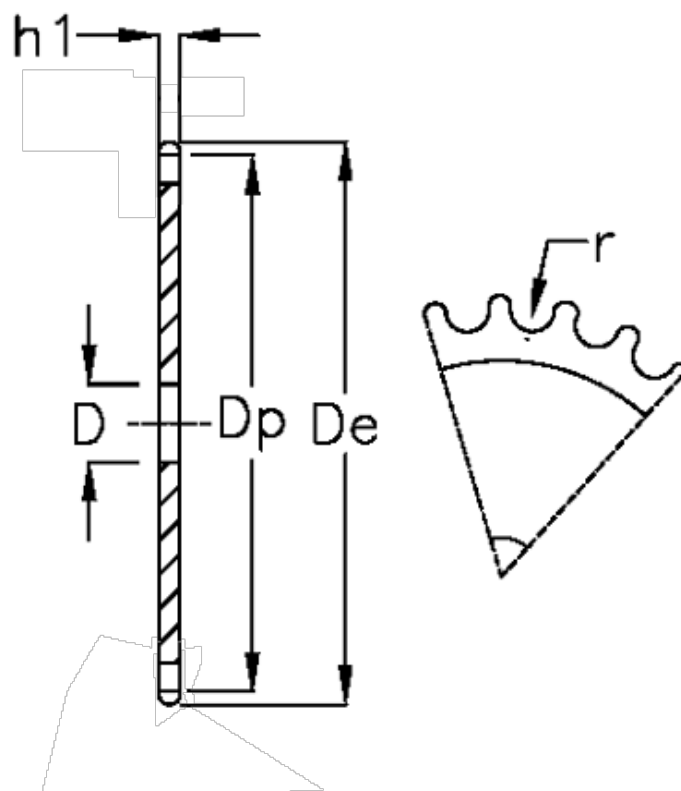

Article number: 616021007114

Description: Plate wheel 12 B-1 Z=114 simplex

Measures

C	= 2
D	= 30
De	= 700.6
Dp	= 691.36
For chain size	= 3/4 x 7/16
For chain type	= 12 B-1
h1	= 11.1
Number of teeth	= 114

$r = 12.07$